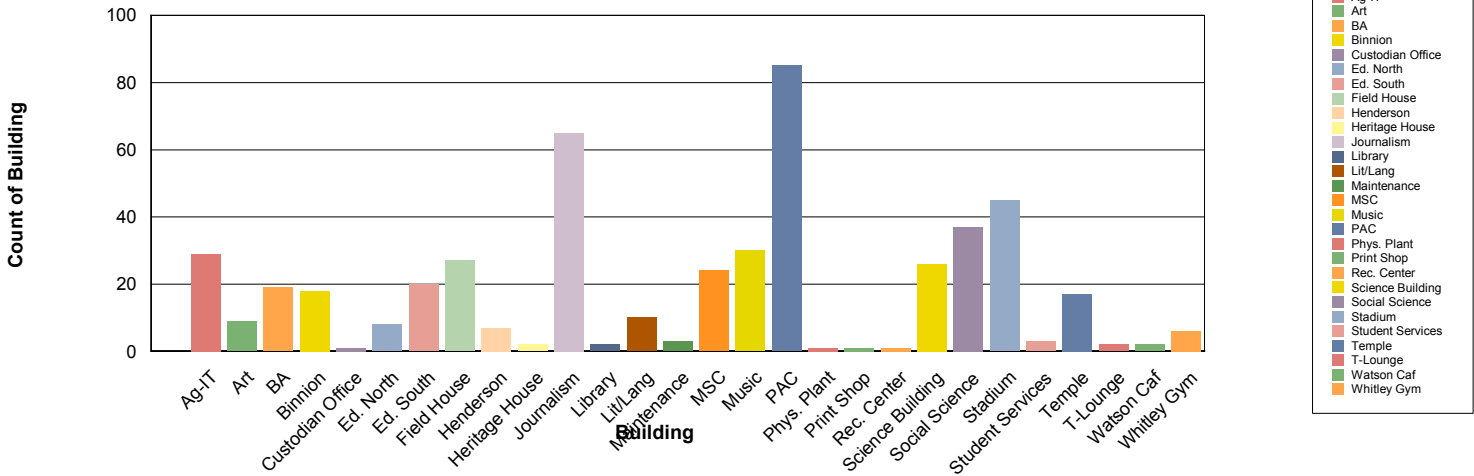

Count of Building / Building

05/11/2006

Date

_____ 0

Ag-IT

- 01/06/2006
- 01/05/2006
- 01/12/2006
- 01/20/2006
- 01/21/2006
- 01/20/2006
- 01/19/2006
- 01/28/2006
- 01/26/2006
- 01/24/2006
- 01/25/2006
- 01/27/2006
- 01/30/2006
- 02/12/2006
- 02/18/2006
- 02/26/2006
- 02/28/2006
- 02/26/2006
- 03/11/2006
- 03/09/2006
- 03/23/2006
- 03/25/2006
- 04/02/2006
- 04/13/2006
- 04/14/2006
- 04/26/2006
- 04/28/2006
- 05/03/2006
- 05/02/2006